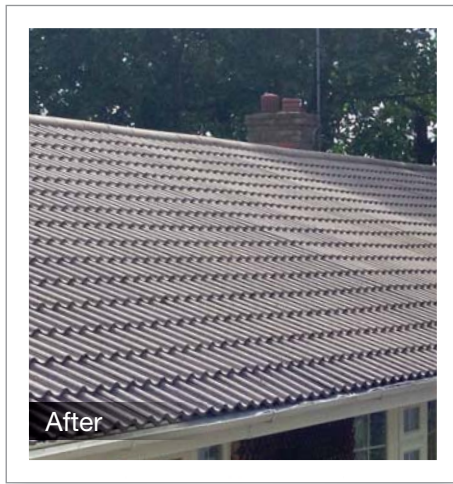

Benefits of Roof Sealer:

UNPROTECTED

- Tile retains moisture
- Moss & algae growth
- Increased heat loss
- Loss of colour from UV light
- Tiles breaking from frost
- Damage to pointing

PROTECTED

- ✓ Protects tiles & pointing
- ✓ Makes tiles water resistant
- ✓ Prevents colour loss
- ✓ Inhibits moss & algae growth
- ✓ Reduces heat loss
- ✓ Tiles stay 'breathable'

SUPERIOR ROOF PROTECTION

Climashield® Roof Sealer will protect and improve the appearance of a roof as well as creating an invisible barrier to prevent damp penetration. It is specially formulated to keep a roof looking clean and new by reducing colour loss from exposure to UV light. It will also inhibit the growth of moss and algae which can cause long term damage to roof tiles by making them water-resistant.