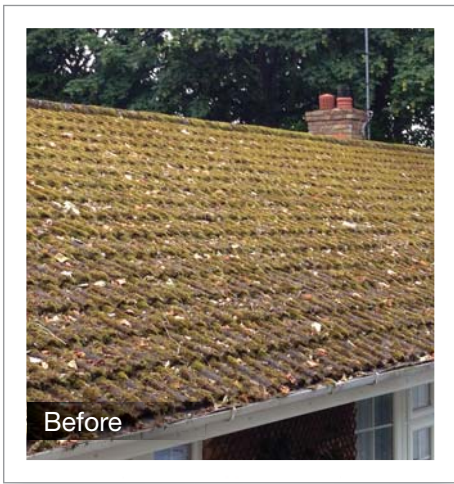

Benefits of Roof Sealer:

UNPROTECTED

- Tile retains moisture
- Moss & algae growth
- Increased heat loss
- Loss of colour from UV light
- Tiles breaking from frost
- Damage to pointing

PROTECTED

- ✓ Protects tiles & pointing
- ✓ Makes tiles water resistant
- ✓ Prevents colour loss
- ✓ Inhibits moss & algae growth
- ✓ Reduces heat loss
- ✓ Tiles stay 'breathable'